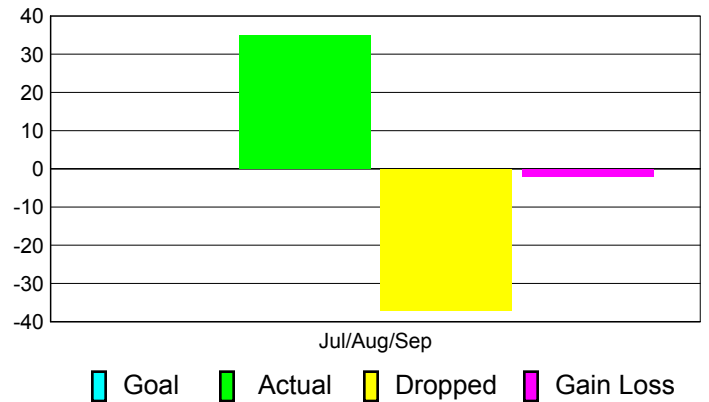

Membership Results 2011-2012

Goal, New, Dropped, Gain/Loss

Comparison of Membership Gain/Loss

Current Year Compared to the Previous Year